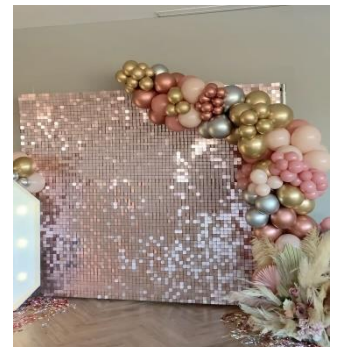

R 1500

Size (2m x 1.6m)

Pink & White flower walls

R 1950

Size (1.8 m x 1.8m)

Gold Shimmer Wall

Customized sizes available

Black Shimmer Wall

Customized sizes available

Silver Shimmer Wall

Customized sizes available

Rosegold Shimmer Wall

Customized sizes available

Blush Shimmer Wall

Customized Sizes available

Panels Can be customized to clients Size specification.